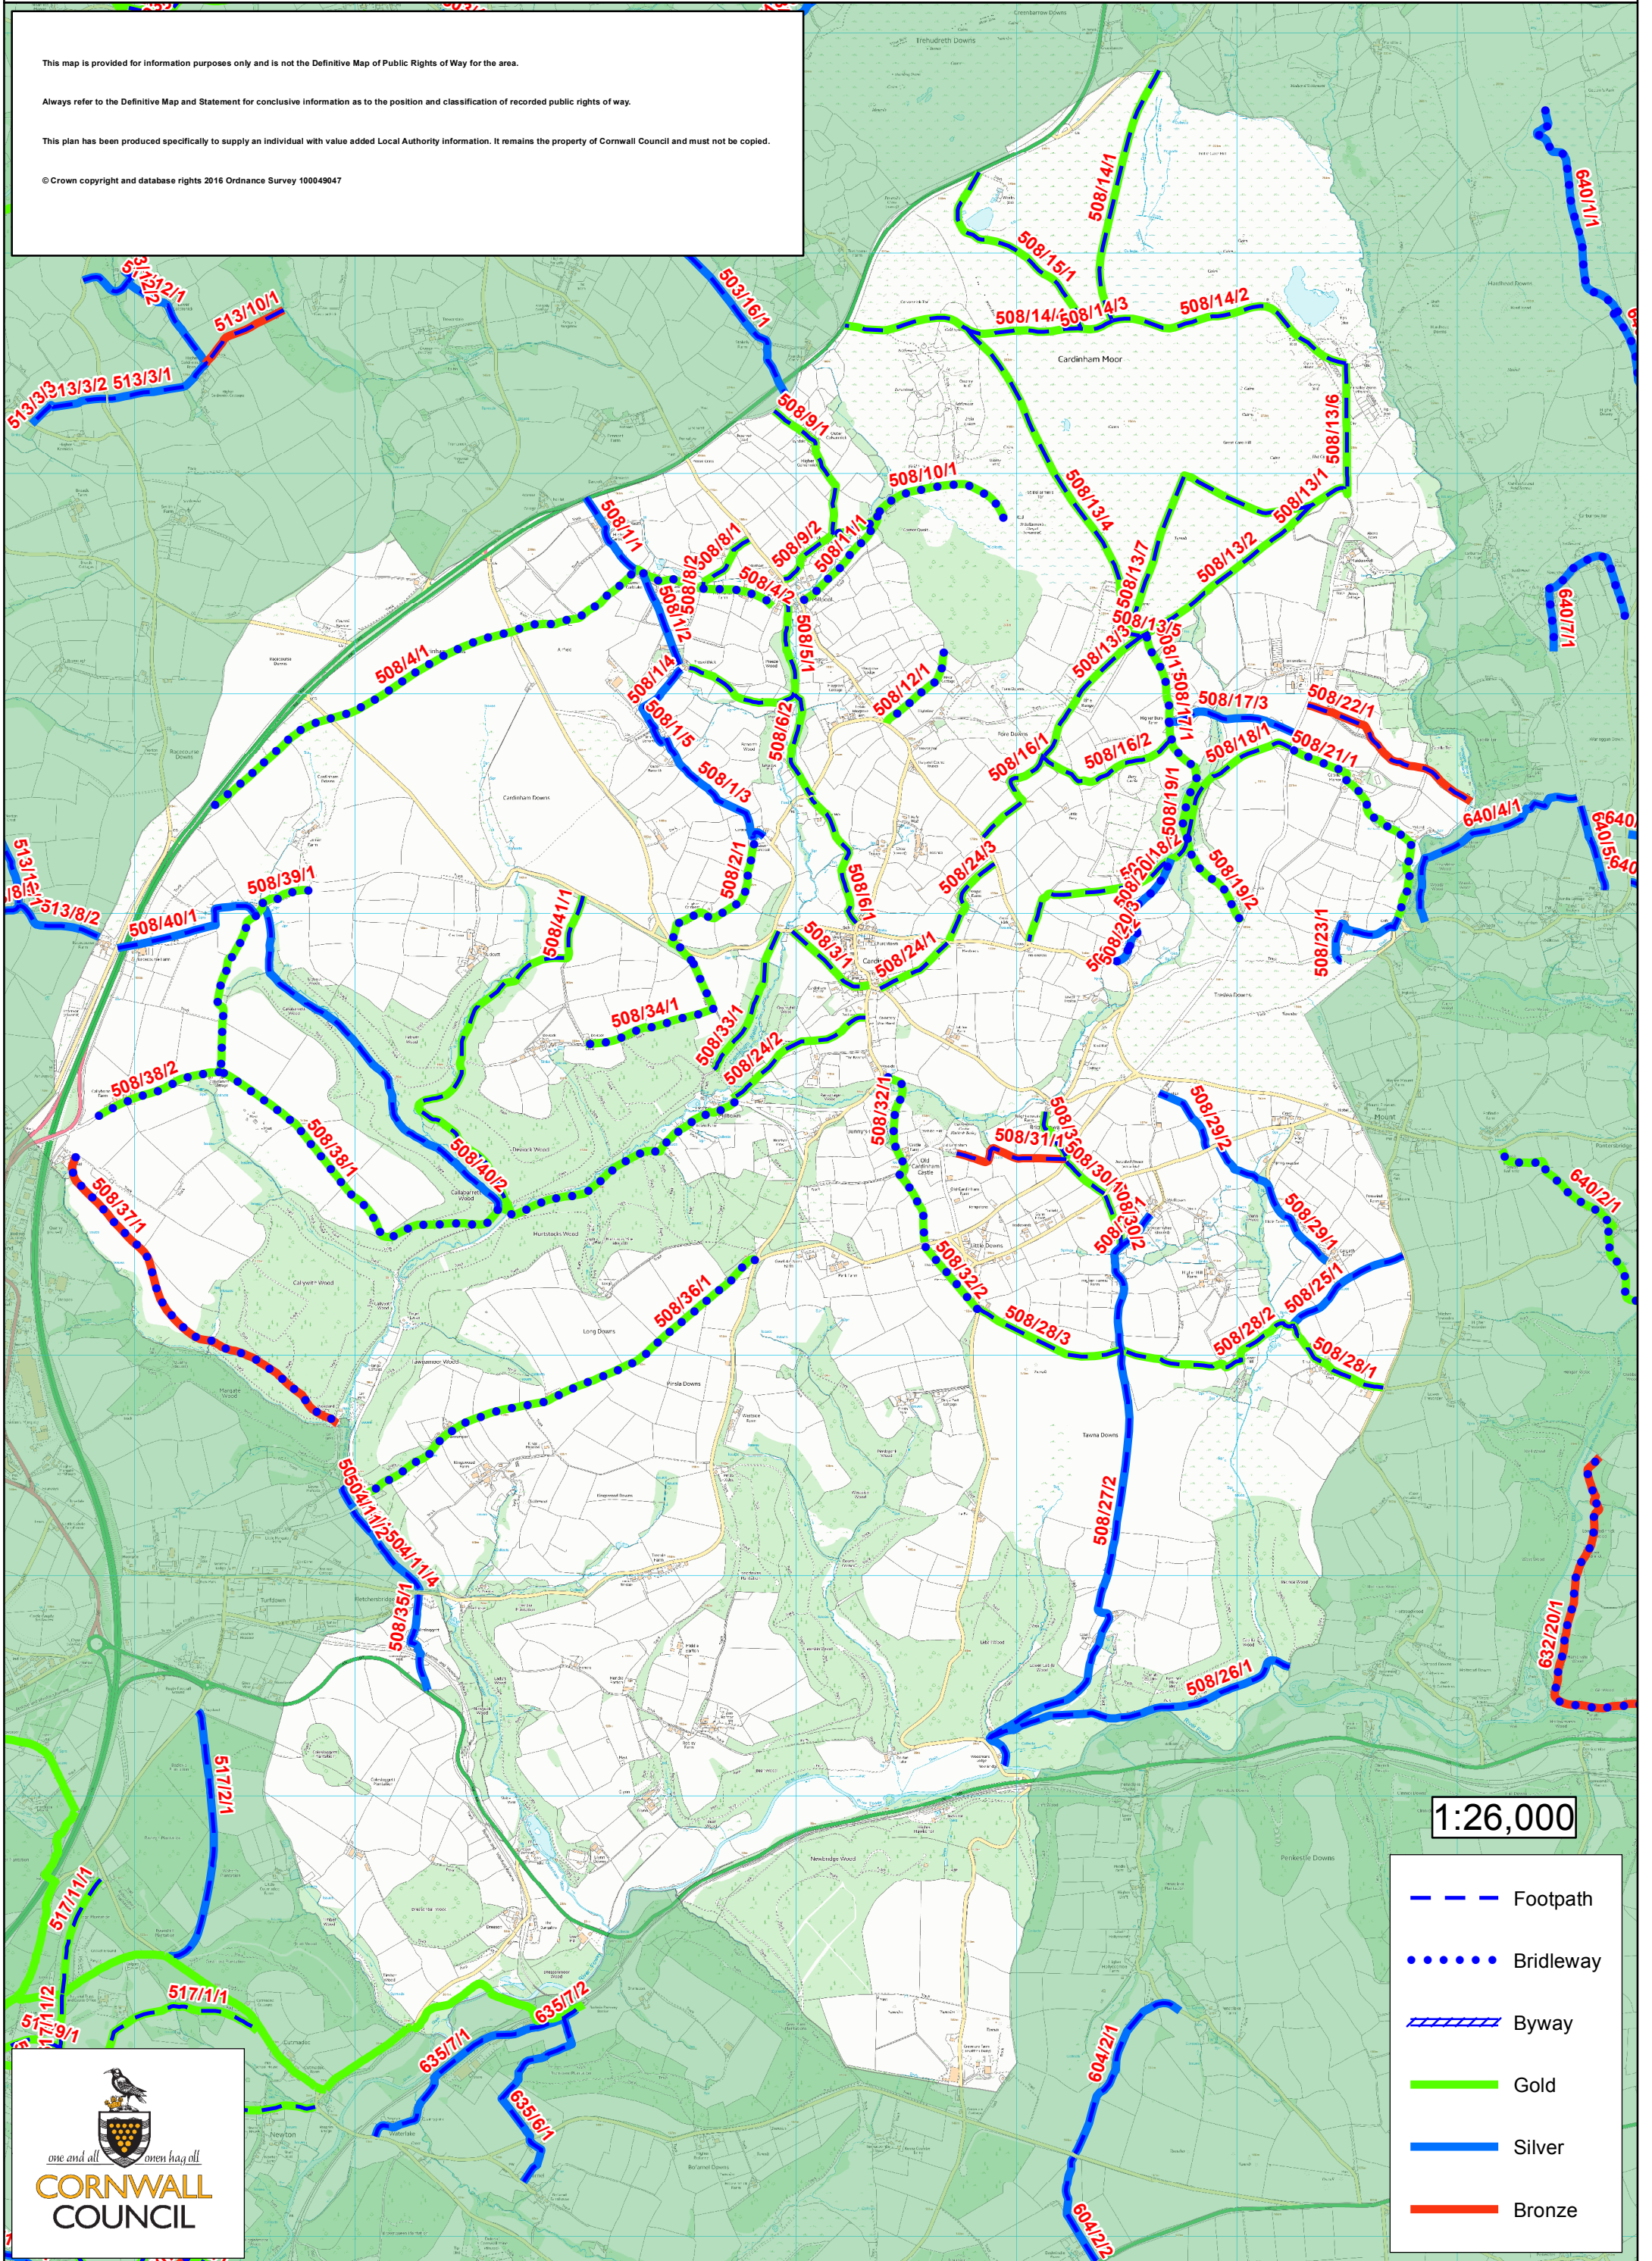

The Parish of Cardinham

This map is provided for information purposes only and is not the Definitive Map of Public Rights of Way for the area.

Always refer to the Definitive Map and Statement for conclusive information as to the position and classification of recorded public rights of way.

This plan has been produced specifically to supply an individual with value added Local Authority information. It remains the property of Cornwall Council and must not be copied.

© Crown copyright and database rights 2016 Ordnance Survey 100049047

1:26,000

-  Footpath
-  Bridleway
-  Byway
-  Gold
-  Silver
-  Bronze